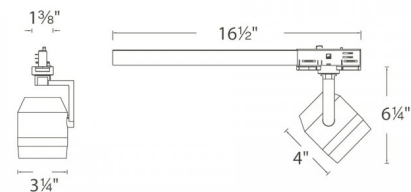

FINISHES

LINE DRAWING