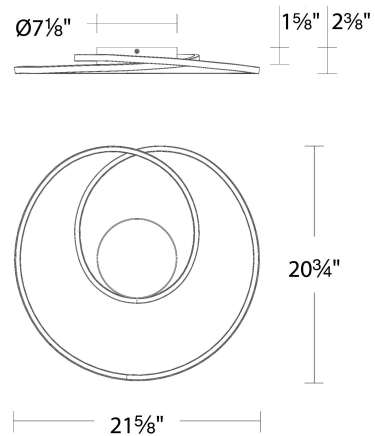

WAC LIGHTING

Fixture Type: _____

Catalog Number: _____

Project: _____

Location: _____

Marques

Flush Mount 3000K

Model & Size	Color Temp & CRI	Finish	Watt	LED Lumens	Delivered Lumens
FM-43222 22"	3000K 90	BK Black BN Brushed Nickel CH Chrome	41W	2300	1146

Example: **FM-43222-CH**

For custom requests please contact customs@wacighting.com

FEATURES

- Driver concealed within the canopy
- 5 Year warranty

SPECIFICATIONS

Color Temp:	3000K
Input:	120 VAC,50/60Hz
CRI:	90
Dimming:	ELV: 100-10% ,TRIAC: 100-10%
Rated Life:	50000 Hours
Mounting:	Can be mounted on ceiling or wall in all orientations
Standards:	ETL, cETL,Title 24 JA8-2019 Compliant Damp Location Listed
Construction:	Aluminum body, silicone diffuser

REPLACEMENT PARTS

HDW-HY22-CE - Hardware Pack

FINISHES:

Chrome

Brushed Nickel

Black

LINE DRAWING:

FM-43222