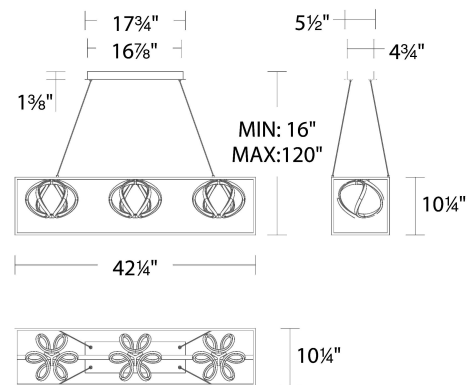

REPLACEMENT PARTS

HDW-HY22-CE - Hardware Pack

FINISHES:

Black/Gold
Leaf

LINE DRAWING:

PD-73242