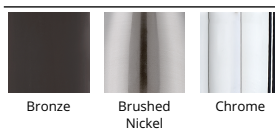

FINISHES

LINE DRAWING