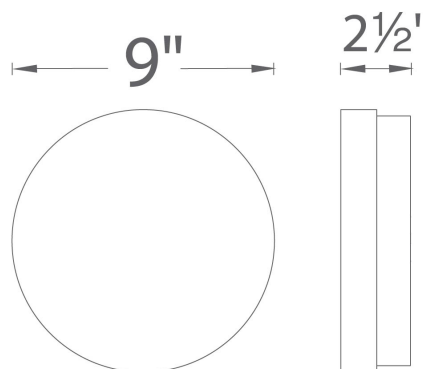

FINISHES

LINE DRAWING

FM-4109