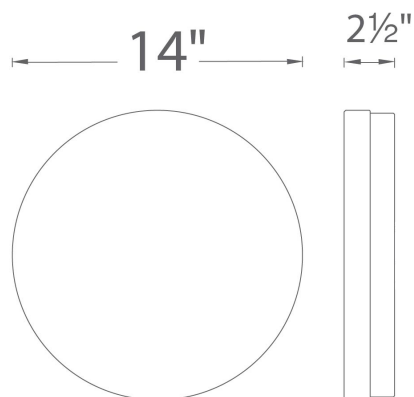

FINISHES

LINE DRAWING

FM-4115