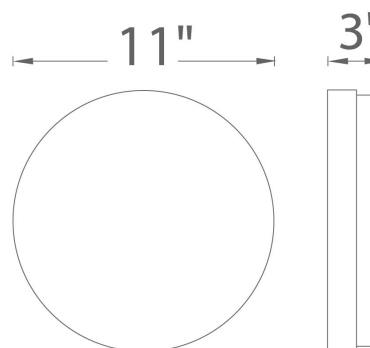

FINISHES

LINE DRAWING

FM-4111