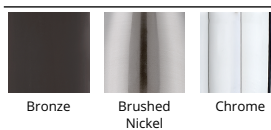

FINISHES

LINE DRAWING