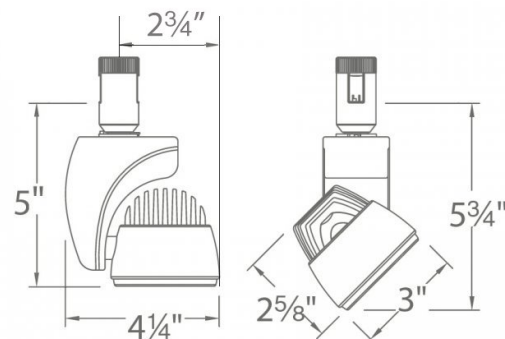

FINISHES

LINE DRAWING