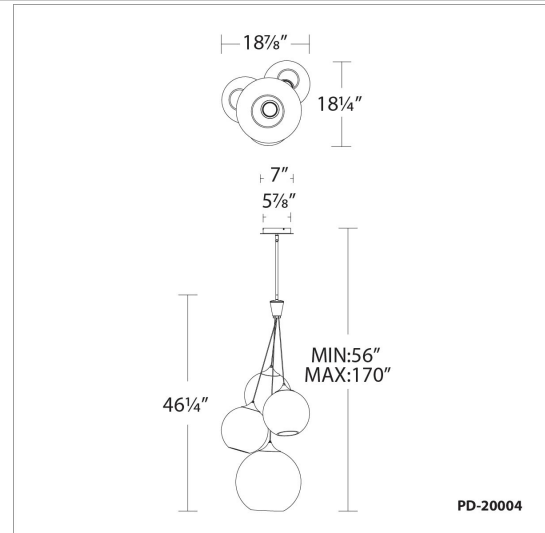

LINE DRAWING