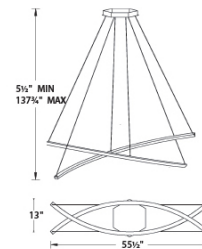

Fixture Type: _____

Catalog Number: _____

Project: _____

Location: _____

Radius

56" Pendant 3000K

Model & Size	Color Temp & CRI	Watt	Voltage	LED Lumens	Delivered Lumens	Finish
PD-27802 2 Light	3000K 90	58W	120-277 VAC	6444	5220	AL Brushed Aluminum BK Black

Example: **PD-27802-AL**

DESCRIPTION

Long graceful stems of aluminum and light create a beautiful display that is both functional and modern art. With versatile hanging options, Radius lets you put a personal touch on any room. Choose two or three stems in brushed aluminum or brushed black.

FEATURES

- Thin color matched powered aircraft cables and hardware
- Multiple hanging options for personalized creative display
- Can be mounted on a sloped ceiling
- Driver concealed within the canopy
- 5 year warranty

SPECIFICATIONS

Color Temp:	3000K
Input:	120-277 VAC, 50/60Hz
CRI:	90
Dimming:	ELV: 100 - 10%, 0-10V: 100 - 5%
Rated Life:	50000 Hours
Mounting:	Heavy gauge retention clips support trim firmly. Safety cabling standard.
Standards:	ETL, cETL, Title 24 JA8-2016 Compliant Damp Location Listed
Construction:	Aluminum body; acrylic diffuser is extruded and curved

FINISHES

LINE DRAWING