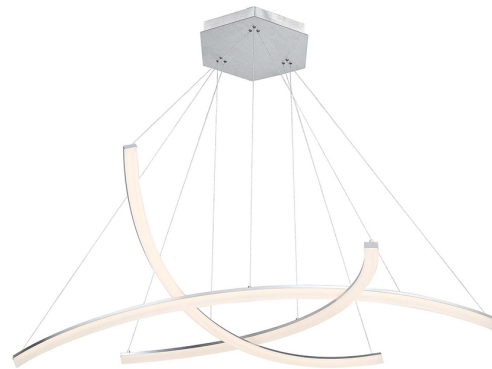

Fixture Type: _____

Catalog Number: _____

Project: _____

Location: _____

Radius

56" Pendant 3000K

Model & Size	Color Temp & CRI	Watt	Voltage	LED Lumens	Delivered Lumens	Finish
PD-27803 3 Light	3000K 90	86W	120-277 VAC	9767	7912	AL Brushed Aluminum BK Black

Example: **PD-27803-AL**

DESCRIPTION

Long graceful stems of aluminum and light create a beautiful display that is both functional and modern art. With versatile hanging options, Radius lets you put a personal touch on any room. Choose two or three stems in brushed aluminum or brushed black.

FEATURES

- Thin color matched powered aircraft cables and hardware
- Multiple hanging options for personalized creative display
- Can be mounted on a sloped ceiling
- Driver concealed within the canopy
- 5 year warranty

SPECIFICATIONS

Color Temp:	3000K
Input:	120-277 VAC, 50/60Hz
CRI:	90
Dimming:	ELV: 100 - 10%, 0-10V: 100 - 5%
Rated Life:	50000 Hours
Mounting:	Heavy gauge retention clips support trim firmly. Safety cabling standard.
Standards:	ETL, cETL, Title 24 JA8-2016 Compliant Damp Location Listed
Construction:	Aluminum body; acrylic diffuser is extruded and curved

FINISHES

LINE DRAWING