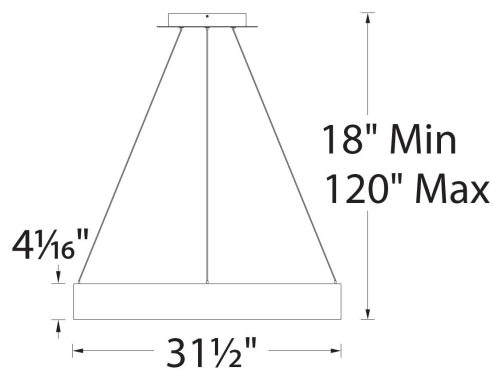

FINISHES

LINE DRAWING