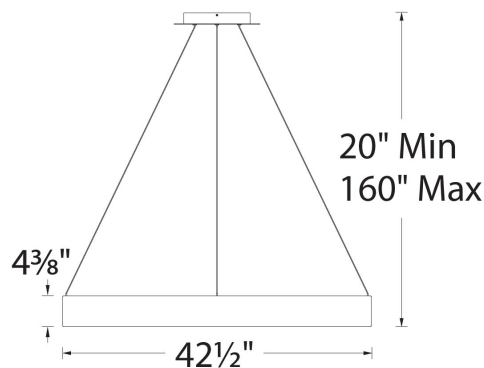

FINISHES

LINE DRAWING