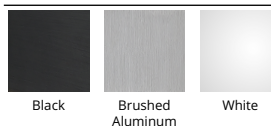

FINISHES

LINE DRAWING