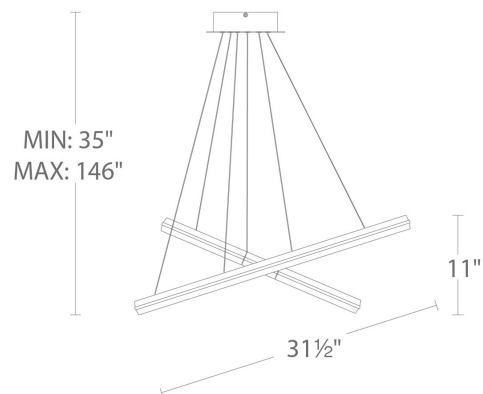

FINISHES

LINE DRAWING

PD-48932