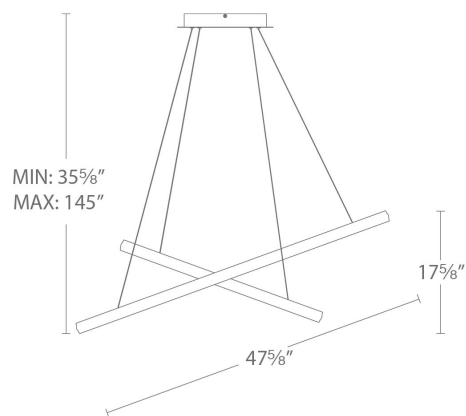

LINE DRAWING

PD-48948