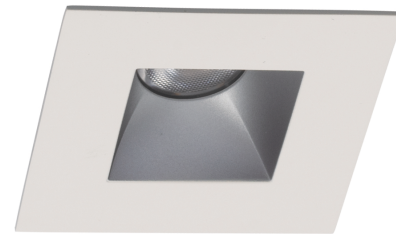

WAC LIGHTING

Fixture Type: _____

Catalog Number: _____

Project: _____

Location: _____

Oculux 1" 8W Open Reflector Square

Model	Beam	Color Temp & CRI	Lumens	CBCP	Finish
R1BSD-08	F 45°	927 2700K - 90	530	830	BN Brushed Nickel
		930 3000K - 90	575	897	HZWT Haze/White
		927 2700K - 90	615	2211	WT White
	N 25°	930 3000K - 90	665	2390	

Example: **R1BSD-08-F927-BN**

DESCRIPTION

Oculux 1" is an architectural grade recessed downlight with trim, LED light engine, and configurable housing ready to install as an IC-Rated New Construction or Remodel all-in-one unit. Oculux is Energy Star Rated and CEC Title 24 Compliant with Wet Location listing which means it can be installed in a broad range of applications. 35° visual cutoff provides superb glare reduction. Available in Round or Square open reflector and adjustable trim options.

FEATURES

- Cutout 2 1/2"
- Single spot light source
- Ceiling thickness: 1/2" - 1"
- Sold as New Construction, may be reconfigured in the field for Remodel
- Driver concealed within the fixture
- 5 year warranty

SPECIFICATIONS

Construction:	Die-cast aluminum trim with aluminum heat sink
Power:	7.5W
Input:	120 VAC, 50/60Hz
Dimming:	TRIAC: 100-5%, ELV: 100-5%
Light Source:	Integrated LED 3 Step Mac Adam Ellipse
Rated Life:	50000 Hours
Cut Out:	2 1/2"
Finish:	Electrostatically Powder Coated Haze/White, White, Electroplated Brushed Nickel
Ceiling Thickness:	1/2" - 1"
Operating Temp:	-4°F to 104°F (-20°C to 40°C)
Standards:	ETL, cETL, Wet Location Listed, Energy Star 2.0, Title 24 JA8-2016 Compliant, IC, Airtight