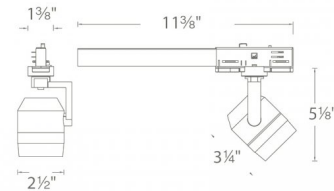

Fixture Type: _____

Catalog Number: _____

Project: _____

Location: _____

Paloma LED512 9.5W W Track Luminaire

System Type & Voltage	Model	Beam	Color Temp & CRI	Lumens	CBCP	Finish
WTK-120 VAC WHK-277 VAC	LED512	F 36°	27 2700K - 85	850	2105	BK Black PT Platinum WT White
			30 3000K - 85	885	2195	
			35 3000K - 85	885	2195	
			35 3500K - 85	910	2259	
			40 4000K - 85	920	2282	
			927 2700K - 90	710	1755	
			930 3000K - 90	735	1821	
			27 2700K - 85	685	3152	
			30 3000K - 85	860	3286	
		N 24°	35 3000K - 85	860	3286	
			35 3500K - 85	885	3382	
			40 4000K - 85	895	3417	
			927 2700K - 90	685	2628	
			930 3000K - 90	715	2727	
			27 2700K - 85	800	3773	
			30 3000K - 85	835	3832	
			35 3000K - 85	835	3832	
			35 3500K - 85	860	4048	
		S 19°	40 4000K - 85	870	4089	
			927 2700K - 90	670	3145	
			930 3000K - 90	695	3264	

Example: **WHK-LED512F-27-BK**

DESCRIPTION

Paloma is a museum-quality LED luminaire with high-performance reflector optics. Available in multiple color temperature, beam distribution, and finish options. Canopy is included with fixture.

FEATURES

- High Output COB LED
- Accommodates 1 filter lens or 1 accessory
- 365° horizontal rotation and 180° vertical aiming
- Integral selector to choose between independently controllable track circuits
- Recessed driver hidden within W track
- Driver concealed within the fixture
- 5 year warranty

SPECIFICATIONS

Construction:	Die-cast aluminum with regressed driver and cap ring. Clear glass lens included.
Power:	9.5W
Input:	120 VAC, 277 VAC, 50/60Hz
Dimming:	ELV: 100-10%
Light Source:	Integrated LED 3 Step Mac Adam Ellipse
Rated Life:	50000 Hours
Finish:	Electrostatically Powder Coated White, Black, Platinum
Operating Temp:	-4°F to 104°F (-20°C to 40°C)
Standards:	ETL, cETL, Dry Location Listed

FINISHES

LINE DRAWING