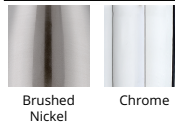

FINISHES

LINE DRAWING