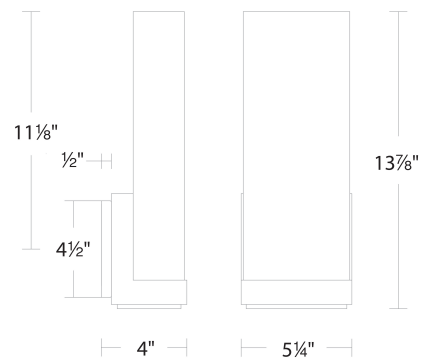

SPECIFICATIONS

Color Temp:	3500K, 3000K, 2700K
Input:	120/277 VAC, 50/60Hz
CRI:	90
Dimming:	ELV: 100-10%, TRIAC: 100-10%
Rated Life:	60000 Hours
Standards:	ETL, cETL, Title 24: 2019 Damp Location Listed
Construction:	Aluminum hardware, glass diffuser

REPLACEMENT PARTS

RPL-GLA-43114 - Glass
HDW-SY21-WA - Hardware Pack

FINISHES

Aged Brass Black

LINE DRAWING

WS-43114