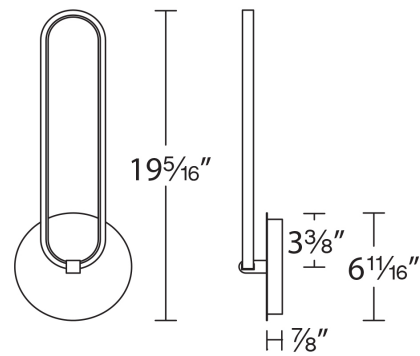

#### SPECIFICATIONS

Color Temp:	3000K
Input:	120-277 VAC, 50/60Hz
CRI:	90
Dimming:	ELV: 100 - 10%, 0-10V: 100 - 10%, TRIAC: 100 - 10%
Rated Life:	54000 Hours
Mounting:	Can be mounted on wall vertically or upside down
Standards:	ETL, cETL, Title 24 JA8-2016 Compliant Damp Location Listed
Construction:	Aluminum hardware with composite diffuser

#### FINISHES

#### LINE DRAWING

2 1/2" |  $\pm$   
WS-54919