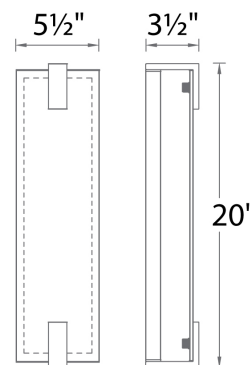

REPLACEMENT PARTS

- RPL-GLA-57609-01 - Outer glass for WS-57609
- RPL-GLA-57609-02 - Inner glass for WS-57609

FINISHES

Brushed Nickel

LINE DRAWING

WS-57609

Fixture Type: _____

Catalog Number: _____

REPLACEMENT PARTS

- RPL-GLA-57620-01 - Outer glass for WS-57620
- RPL-GLA-57620-02 - Inner glass for WS-57620

FINISHES

Brushed Nickel

LINE DRAWING

WS-57620