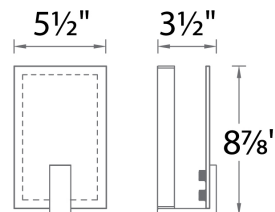

REPLACEMENT PARTS

- RPL-GLA-57609-01 - Outer glass for WS-57609
- RPL-GLA-57609-02 - Inner glass for WS-57609

FINISHES

Brushed Nickel

LINE DRAWING

WS-57609

Fixture Type: _____

Catalog Number: _____