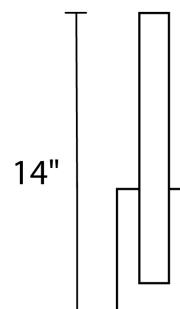

Fixture Type: _____

Catalog Number: _____

Project: _____

Location: _____

Brink Bathroom Sconce

Model & Size	Color Temp & CRI	Watt	LED Lumens	Delivered Lumens	Finish
WS-77612 12"	2700K 90	10.5W	863	779	AL Brushed Aluminum
	3000K 90	10.5W	905	791	BK Brushed Black
	3500K 90	10.5W	935	840	BR Brushed Brass

Example: **WS-77612-27-AL**

DESCRIPTION

A beautiful bar of pure LED light radiates through the co-extruded acrylic diffuser for brighter illumination, and an adjustable back plate adds versatility to this design's many attributes. It's a clean modern sconce anywhere you mount it.

FEATURES

- Conversion plate for 4" J box included
- Adjustable backplate
- Driver installed within the Junction Box, driver dimension: 2.76" x 1.26" x 1.18"
- 5 year warranty

SPECIFICATIONS

Color Temp:	3500K, 3000K, 2700K
Input:	120-277 VAC, 50/60Hz
CRI:	90
Dimming:	ELV: 100 - 5%
Rated Life:	85000 Hours
Mounting:	Can be mounted on wall in all orientations
Standards:	ETL, cETL, Energy Star 2.0 Damp Location Listed
Construction:	Aluminum hardware with co-extruded acrylic diffuser

FINISHES

LINE DRAWING

WS-77612