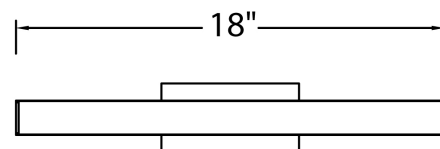

Fixture Type: _____

Catalog Number: _____

Project: _____

Location: _____

Brink Bathroom Sconce

Model & Size	Color Temp & CRI	Watt	LED Lumens	Delivered Lumens	Finish
WS-77618 18"	2700K 90	15.5W	1155	910	AL Brushed Aluminum
	3000K 90	15.5W	1225	1015	BK Brushed Black
	3500K 90	15.5W	1330	1115	BR Brushed Brass

Example: **WS-77618-27-AL**

DESCRIPTION

A beautiful bar of pure LED light radiates through the co-extruded acrylic diffuser for brighter illumination, and an adjustable back plate adds versatility to this design's many attributes. It's a clean modern sconce anywhere you mount it.

FEATURES

- Conversion plate for 4" J box included
- Adjustable backplate
- Driver installed within the Junction Box, driver dimension: 2.76" x 1.26" x 1.18"
- 5 year warranty

SPECIFICATIONS

Color Temp:	3500K, 3000K, 2700K
Input:	120-277 VAC, 50/60Hz
CRI:	90
Dimming:	ELV: 100 - 5%
Rated Life:	85000 Hours
Mounting:	Can be mounted on wall in all orientations
Standards:	ETL, cETL, Energy Star 2.0 Damp Location Listed
Construction:	Aluminum hardware with co-extruded acrylic diffuser

FINISHES

LINE DRAWING

WS-77618