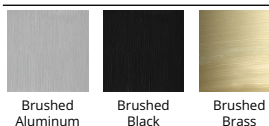

FINISHES

LINE DRAWING