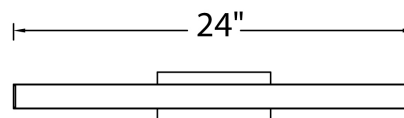

Fixture Type: _____

Catalog Number: _____

Project: _____

Location: _____

Brink Bathroom Sconce

Model & Size	Color Temp & CRI	Watt	LED Lumens	Delivered Lumens	Finish
WS-77624 24"	2700K 90	20.5W	1595	1330	AL Brushed Aluminum
	3000K 90	20.5W	1720	1440	BK Brushed Black
	3500K 90	20.5W	1785	1510	BR Brushed Brass

Example: **WS-77624-27-AL**

DESCRIPTION

A beautiful bar of pure LED light radiates through the co-extruded acrylic diffuser for brighter illumination, and an adjustable back plate adds versatility to this design's many attributes. It's a clean modern sconce anywhere you mount it.

FEATURES

- Conversion plate for 4" J box included
- Adjustable backplate
- Driver installed within the Junction Box, driver dimension: 2.76" x 1.26" x 1.18"
- 5 year warranty

SPECIFICATIONS

Color Temp:	3500K, 3000K, 2700K
Input:	120-277 VAC, 50/60Hz
CRI:	90
Dimming:	ELV: 100 - 5%
Rated Life:	85000 Hours
Mounting:	Can be mounted on wall in all orientations
Standards:	ETL, cETL, Energy Star 2.0 Damp Location Listed
Construction:	Aluminum hardware with co-extruded acrylic diffuser

FINISHES

LINE DRAWING

WS-77624