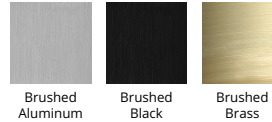

FINISHES

LINE DRAWING