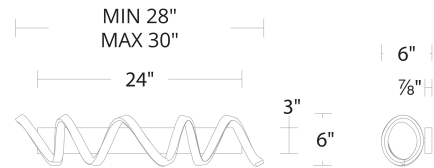

SPECIFICATIONS

Color Temp:	3000K
Input:	120/277 VAC, 50/60Hz
CRI:	90
Dimming:	ELV: 100-10%, TRIAC: 100-10%
Rated Life:	50000 Hours
Mounting:	Can be mounted on wall in all orientations
Standards:	ETL, cETL, Title 24: 2019 Damp Location Listed
Construction:	Aluminum body, silicone diffuser

REPLACEMENT PARTS

HDW-HY21-WA - Hardware Pack

FINISHES

LINE DRAWING

WS-83129

Fixture Type: _____

Catalog Number: _____

Project: _____