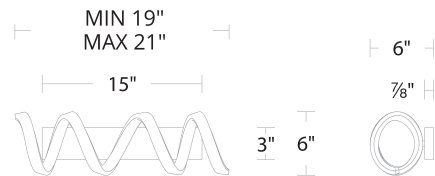

Fixture Type: _____

Catalog Number: _____

Project: _____

Location: _____

Marques

Bathroom Vanity & Sconce 3000K

Model & Size	Color Temp & CRI	Watt	LED Lumens	Delivered Lumens	Finish
WS-83120 20"	3000K 90	15W	1086	575	BK Black
		15W	1297	691	TT Titanium

Example: **WS-83120-BK**

DESCRIPTION

Graceful and noble. Impossible to ignore.

FEATURES

- Twist aluminum light bar with recessed silicone diffuser
- 360 degree illumination
- Conversion plate included to accommodate 4" junction box
- Driver concealed within the canopy
- 5 year warranty

SPECIFICATIONS

Color Temp:	3000K
Input:	120/277 VAC, 50/60Hz
CRI:	90
Dimming:	ELV: 100-10%, TRIAC: 100-10%
Rated Life:	50000 Hours
Mounting:	Can be mounted on wall in all orientations
Standards:	ETL, cETL, Title 24: 2019 Damp Location Listed
Construction:	Aluminum body, silicone diffuser

REPLACEMENT PARTS

HDW-HY21-WA - Hardware Pack

FINISHES

LINE DRAWING

WS-83120