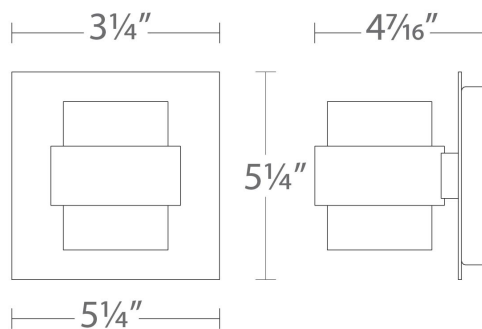

FINISHES

LINE DRAWING

WS-W64905