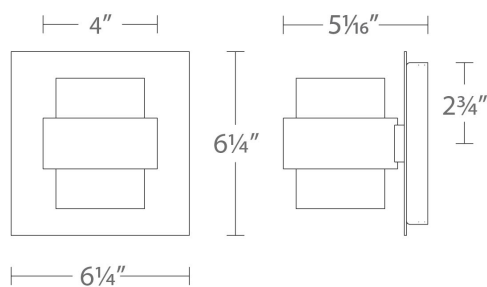

FINISHES

LINE DRAWING