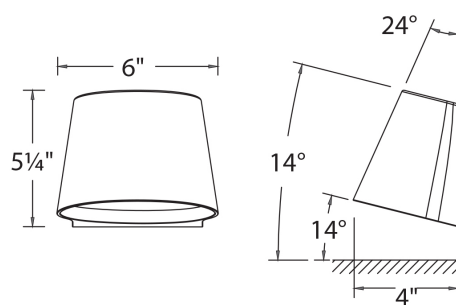

FINISHES

LINE DRAWING

WS-W65607