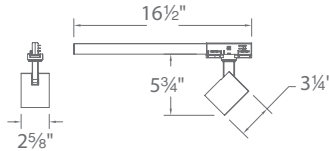

WTK/WHK-6010-U,A

Fixture Type:

Catalog Number:

Project: _____

Location: _____

PRODUCT DESCRIPTION

Museum-quality LED luminaire with high performance optics.

FEATURES

- Recessed driver hidden in track
- Accommodates up to 1 lens and 1 glare control accessory
- 365° horizontal aiming and 90° indexed vertical aiming
- Integral selector to choose between independently controllable track circuits
- CBCP intensive ultra spot, 6010U
- Asymmetrical beam distribution, 6010A
- 50,000 rated life
- 5 year warranty

SPECIFICATIONS

1. **Construction:** Die-cast aluminum body with regressed driver.
2. **Input:** 120 VAC, 277VAC 50/60Hz
3. **Power:** 10W
4. **Light Source:** High output COB LED
5. **Dimming:** 100%-5% Electronic Low Voltage (ELV)
6. **Standards:** UL & cUL Dry Location Listed
7. **Finish:** Electrostatically powder coated White, Black, Platinum

Track	Model	Beam	Lumens @ 830	CBCP @ 830	Color Temp	CRI	Finish	
WTK WHK	120V 277V	6010	U 6°	620	37,915	827 2700K	85	BK Black PT Platinum WT White
			S 18°	910	4,845	830 3000K	85	
			N 25°	890	3,445	835 3500K	85	
			F 35°	910	2,230	840 4000K	85	
			A ASY	555	N/A	927 2700K	90	
						930 3000K	90	

WTK-6010 - ____ - ____

Example: WTK-6010N-930-WT

REPLACEMENT OPTICS

'U' and 'A' are dedicated optics

18°	REF-50BL10-S
25°	REF-50BL10-N
35°	REF-50BL10-F

Accommodates one lens accessory and one glare control accessory. 'U' and 'A' beam fixtures accept one glare control accessory.

LENS ACCESSORIES

Amber	LENS-16-AMB	Yellow	LENS-16-YEL
Blue	LENS-16-BLU	Frosted	LENS-16-FR
Green	LENS-16-GRN	Spread	LENS-16-SPR
Red	LENS-16-RED	Beam Elongating	LENS-16-BEL

GLARE CONTROL ACCESSORIES

Cross Louver	LENS-16P-CRL-BK	Snoot	LENS-16-SNOOT-BK
	LENS-16P-CRL-PT		LENS-16-SNOOT-PT
	LENS-16P-CRL-WT		LENS-16-SNOOT-WT
Honey Comb Louver	LENS-16-HCM		

wacighting.com
Phone (800) 526.2588
Fax (800) 526.2585

Headquarters/Eastern Distribution Center
44 Harbor Park Drive
Port Washington, NY 11050

Central Distribution Center
1600 Distribution Ct
Lithia Springs, GA 30122

Western Distribution Center
1750 Archibald Avenue
Ontario, CA 91760