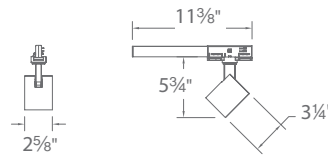

LUCIO – model: LED 6010

W Track System Luminaires

WAC LIGHTING

Responsible Lighting®

WTK/WHK-6010-S,N,F