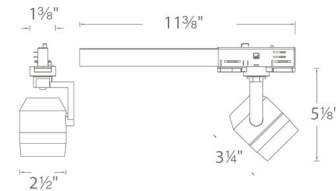

Fixture Type: _____

Catalog Number: _____

Project: _____

Location: _____

Paloma LED512 9.5W W Track Luminaire

System Type & Voltage	Model	Beam	Color Temp & CRI	Lumens	CBCP	Finish	
WTK-120 VAC WHK-277 VAC	LED512	F 36°	27 2700K - 85	850	2105	BK Black PT Platinum WT White	
			30 3000K - 85	885	2195		
			35 3000K - 85	885	2195		
			35 3500K - 85	910	2259		
			40 4000K - 85	920	2282		
			927 2700K - 90	710	1755		
			930 3000K - 90	735	1821		
			N 24°	27 2700K - 85	685		3152
				30 3000K - 85	860		3286
		35 3000K - 85		860	3286		
		35 3500K - 85		885	3382		
		40 4000K - 85		895	3417		
		927 2700K - 90		685	2628		
		930 3000K - 90		715	2727		
		S 19°		27 2700K - 85	800	3773	
				30 3000K - 85	835	3832	
			35 3000K - 85	835	3832		
			35 3500K - 85	860	4048		
			40 4000K - 85	870	4089		
			927 2700K - 90	670	3145		
			930 3000K - 90	695	3264		

Example: **WHK-LED512F-27-BK**

DESCRIPTION

Paloma is a museum-quality LED luminaire with high-performance reflector optics. Available in multiple color temperature, beam distribution, and finish options. Canopy is included with fixture.

FEATURES

- High Output COB LED
- Accommodates 1 filter lens or 1 accessory
- 365° horizontal rotation and 180° vertical aiming
- Integral selector to choose between independently controllable track circuits
- Recessed driver hidden within W track
- Driver concealed within the fixture
- 5 year warranty

SPECIFICATIONS

Construction:	Die-cast aluminum with regressed driver and cap ring. Clear glass lens included.
Power:	9.5W
Input:	120 VAC, 277 VAC, 50/60Hz
Dimming:	ELV: 100-10%
Light Source:	Integrated LED 3 Step Mac Adam Ellipse
Rated Life:	50000 Hours
Finish:	Electrostatically Powder Coated White, Black, Platinum
Operating Temp:	-4°F to 104°F (-20°C to 40°C)
Standards:	ETL, cETL, Dry Location Listed

FINISHES

LINE DRAWING