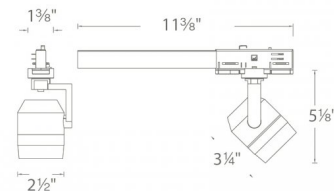

Fixture Type: _____

Catalog Number: _____

Project: _____

Location: _____

Paloma LED512 9.5W W Track Luminaire

System Type & Voltage	Model	Beam	Color Temp & CRI	Lumens	CBCP	Finish	
WTK-120 VAC WHK-277 VAC	LED512	F 36°	27 2700K - 85	850	2105	BK Black PT Platinum WT White	
			30 3000K - 85	885	2195		
			35 3000K - 85	885	2195		
			35 3500K - 85	910	2259		
			40 4000K - 85	920	2282		
			927 2700K - 90	710	1755		
			930 3000K - 90	735	1821		
			N 24°	27 2700K - 85	685		3152
				30 3000K - 85	860		3286
		35 3000K - 85		860	3286		
		35 3500K - 85		885	3382		
		40 4000K - 85		895	3417		
		927 2700K - 90		685	2628		
		930 3000K - 90		715	2727		
		S 19°		27 2700K - 85	800	3773	
				30 3000K - 85	835	3832	
			35 3000K - 85	835	3832		
			35 3500K - 85	860	4048		
			40 4000K - 85	870	4089		
			927 2700K - 90	670	3145		
			930 3000K - 90	695	3264		

Example: **WHK-LED512F-27-BK**

DESCRIPTION

Paloma is a museum-quality LED luminaire with high-performance reflector optics. Available in multiple color temperature, beam distribution, and finish options. Canopy is included with fixture.

FEATURES

- High Output COB LED
- Accommodates 1 filter lens or 1 accessory
- 365° horizontal rotation and 180° vertical aiming
- Integral selector to choose between independently controllable track circuits
- Recessed driver hidden within W track
- Driver concealed within the fixture
- 5 year warranty

SPECIFICATIONS

Construction:	Die-cast aluminum with regressed driver and cap ring. Clear glass lens included.
Power:	9.5W
Input:	120 VAC, 277 VAC, 50/60Hz
Dimming:	ELV: 100-10%
Light Source:	Integrated LED 3 Step Mac Adam Ellipse
Rated Life:	50000 Hours
Finish:	Electrostatically Powder Coated White, Black, Platinum
Operating Temp:	-4°F to 104°F (-20°C to 40°C)
Standards:	ETL, cETL, Dry Location Listed

FINISHES

LINE DRAWING