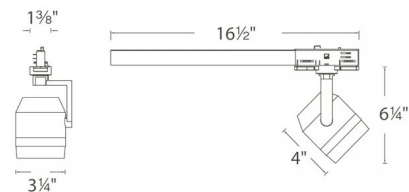

FINISHES

LINE DRAWING