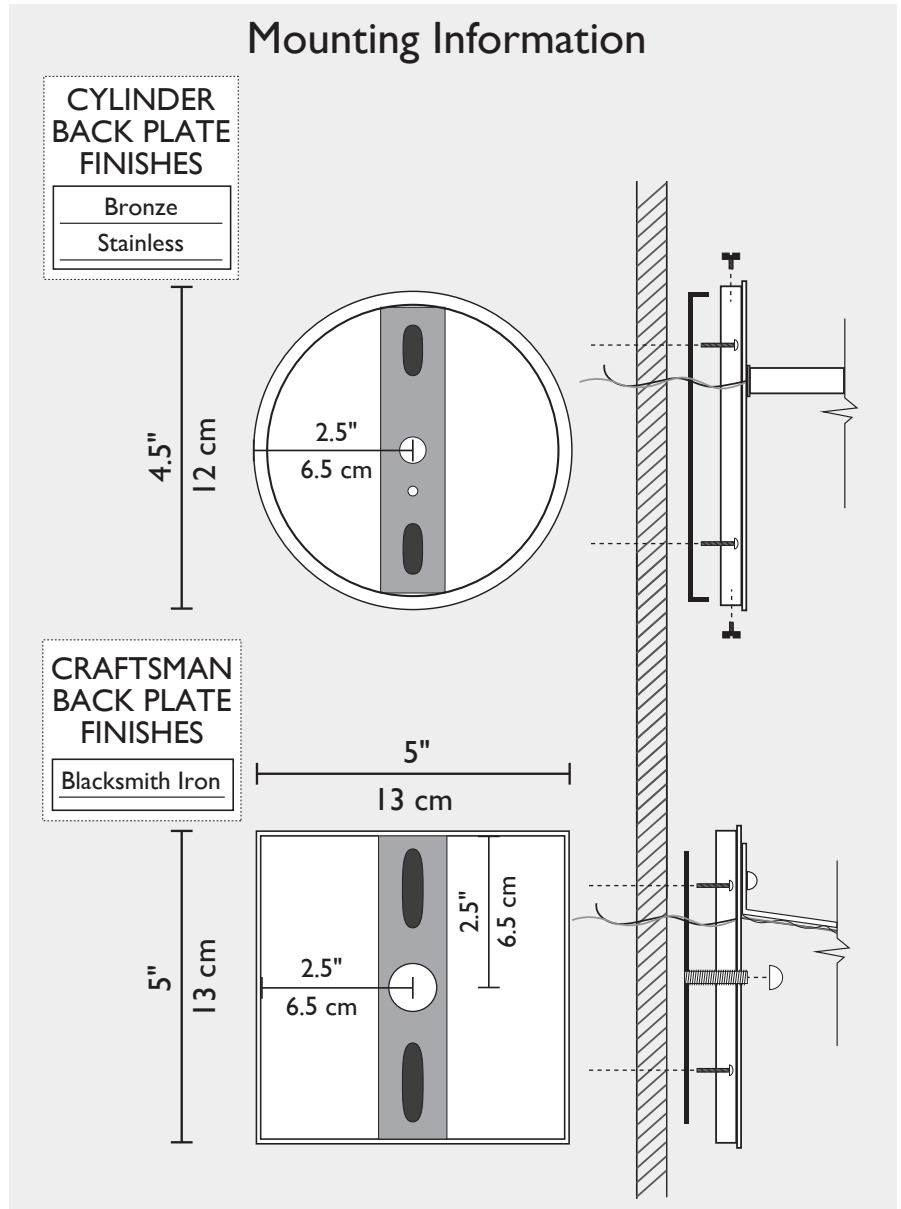

shown with
craftsman hardware

WHITNEY SCONCE

shown with
cylindrical bronze hardware

shown with
cylindrical stainless hardware

WHITNEY SCONCE

Hand-blown into its cylindrical form, the Whitney is unique, illuminated California Art Glass featuring hues of amber, teal and yellow saffron derived from the precious metals, gold and silver. Giving new meaning to functional art, the Whitney is created and perfected by skilled artisans performing the multi-layer technique.

Technical Information

Mounting Information

Made in USA 

Visit our
showroom at the
Dallas Trade Mart

LAMPING

1 x 60w (Max)

(E27) Medium base "T" or similar bulb

1881 Industrial Drive
Libertyville, IL 60048
Tele: 847.680.9043
Fax: 847.680.8140
www.wptdesign.com