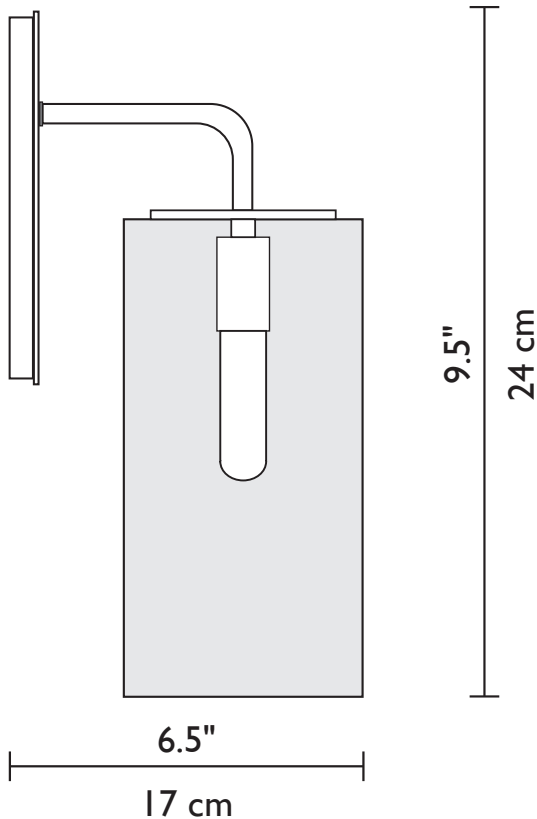

shown with
craftsman hardware

WHITNEY SCONCE

shown with
cylindrical bronze hardware

shown with
cylindrical stainless hardware

WHITNEY SCONCE

Hand-blown into its cylindrical form, the Whitney is unique, illuminated California Art Glass featuring hues of amber, teal and yellow saffron derived from the precious metals, gold and silver. Giving new meaning to functional art, the Whitney is created and perfected by skilled artisans performing the multi-layer technique.

Technical Information

Mounting Information

Made in USA 

Visit our
showroom at the
Dallas Trade Mart

LAMPING

1 x 60w (Max)

(E27) Medium base "T" or similar bulb

1881 Industrial Drive
Libertyville, IL 60048
Tele: 847.680.9043
Fax: 847.680.8140
www.wptdesign.com